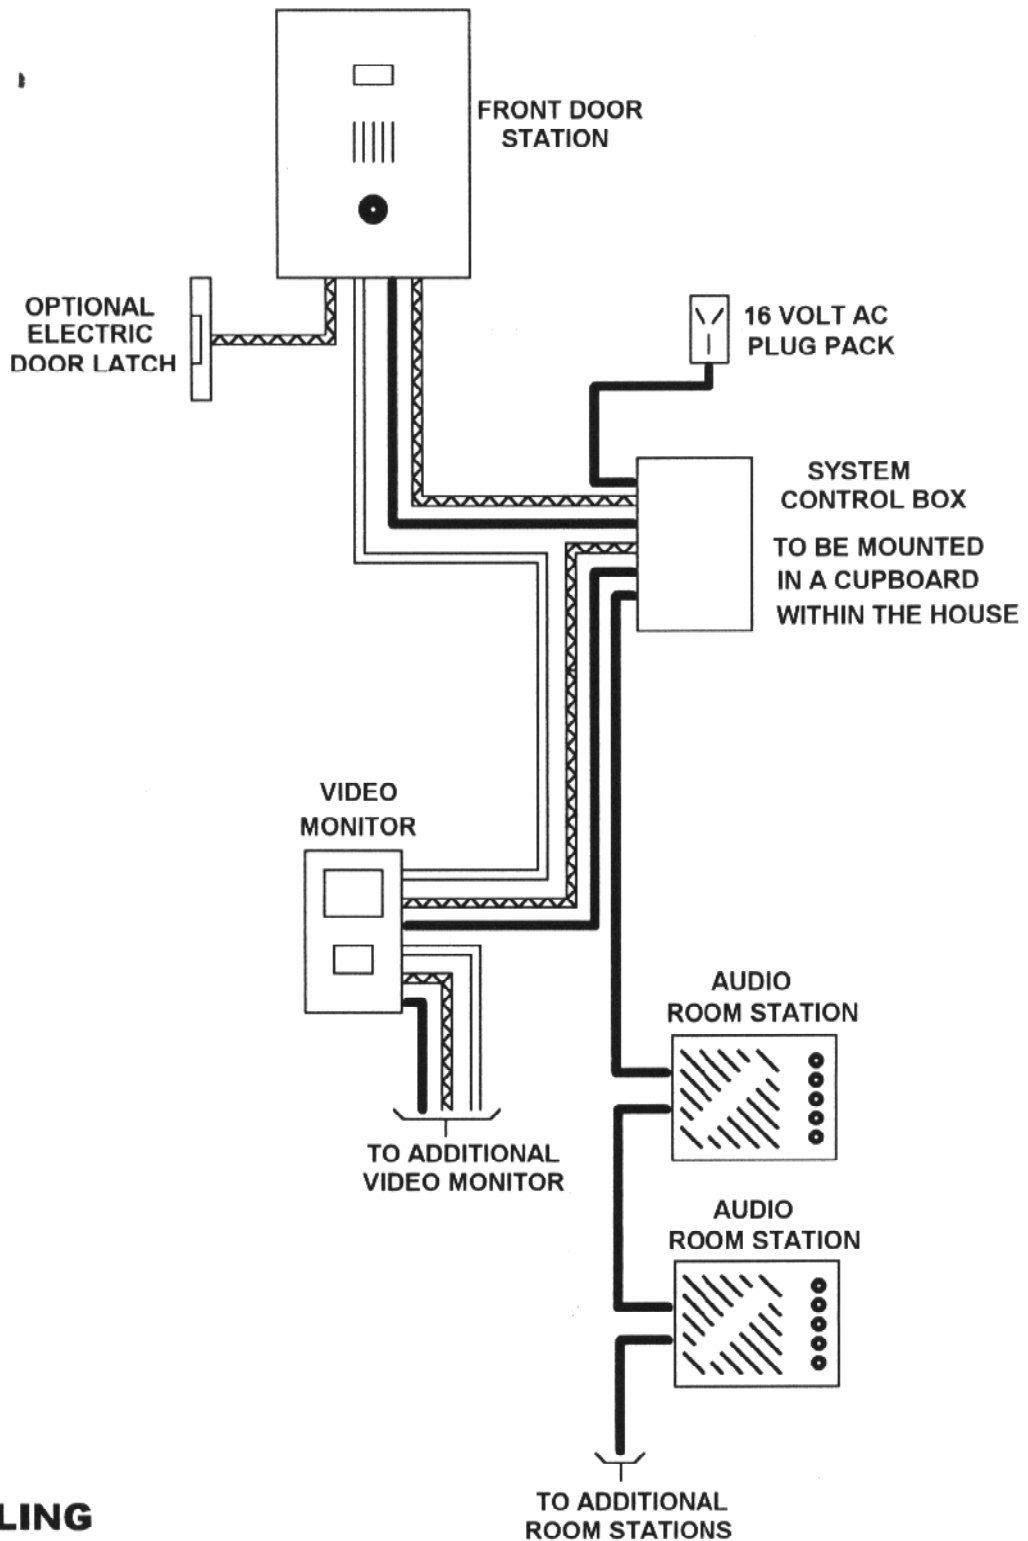

GENIE SYSTEMS

SYSTEM 3AV CABLING LAYOUT AND LEGEND

CABLING LEGEND

	CAT 5 CABLE
	STANDARD DUTY FIG. 8 ELECTRICAL CABLE
	RG 59 COAX CABLE

NOTE KEEP ALL WIRING AWAY FROM 240V ELECTRICAL CABLES

FOR CONNECTION FIT OFF DETAILS REFER TO SHEET ENCLOSED WITH EQUIPMENT